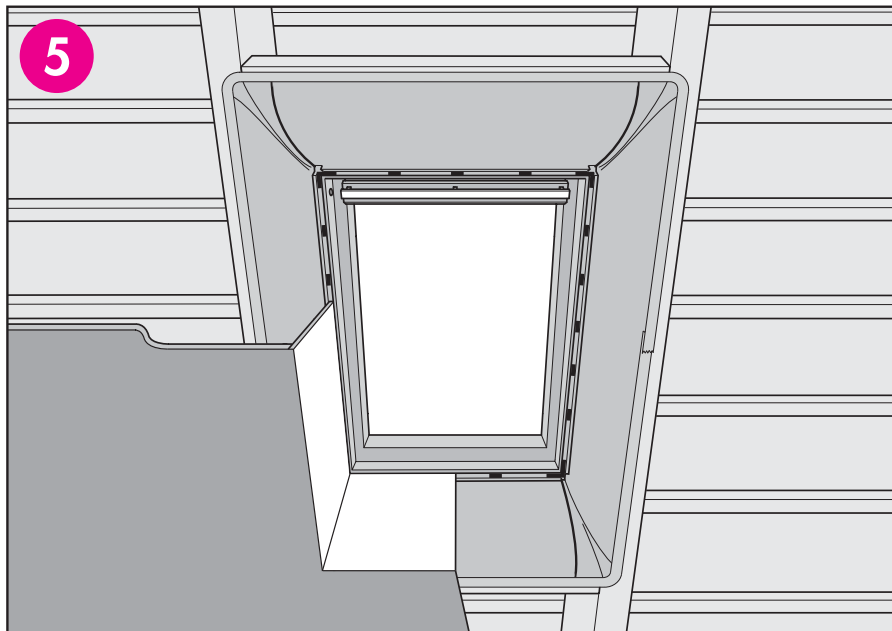

5

A: VELUX Österreich GmbH ☎ 02245/32 3 50	DK: VELUX Danmark A/S ☎ 45 16 45 16	J: VELUX-Japan Ltd. ☎ 03(3478)81 41	RO: VELUX România S.R.L. ☎ 0-8008-83589
AUS: VELUX Australia Pty. Ltd. ☎ (02) 9550 3288	E: VELUX Spain, S.A. ☎ 91 509 71 00	LT: VELUX Lietuva, UAB ☎ (85) 270 91 01	RUS: VELUX Russia ZAO ☎ (095) 737 75 20
B: VELUX Belgium ☎ (010) 42.09.09	EST: VELUX Eesti OÜ ☎ 601 1046	LV: VELUX Latvia SIA ☎ 7 27 77 33	S: VELUX Svenska AB ☎ 042/144450
BG: VELUX Bulgaria EOOD ☎ 02/955 99 30	F: VELUX France ☎ 0821 02 15 15 0,119€ TTC/min	N: VELUX Norge AS ☎ 22 51 06 00	SK: VELUX Slovensko, s.r.o. ☎ (02) 60 20 15 00
BiH: VELUX Bosna i Hercegovina d.o.o. ☎ 033/626 493, 626 494	FIN: VELUX Suomi Oy ☎ 09-887 0520	NL: VELUX Nederland B.V. ☎ 030 - 6 629 629	SLO: VELUX Slovenija d.o.o. ☎ 01 564 14 84
BY: VELUX Roof Windows ☎ (017) 217 7385	GB: VELUX Company Ltd. ☎ 0870 380 9593	NZ: VELUX New Zealand Ltd. ☎ 0800 650 445	TR: VELUX Çatı PencereLeri Ticaret Limited Şirketi ☎ 0 216 302 54 10
CDN: VELUX Canada Inc. ☎ 1 800 88-VELUX (888-3589)	H: VELUX Magyarország Kft. ☎ (06/1) 436-0601	P: VELUX A/S - Sucursal em Portugal ☎ 21 880 00 60	UA: VELUX Ukraina TOV ☎ (044) 490 5703
CH: VELUX Schweiz AG ☎ 062/289 44 44	HR: VELUX Hrvatska d.o.o. ☎ 01/6221 212	PL: VELUX-POLSKA Sp. z o.o. ☎ (022) 33 77 000 / 33 77 070	USA: VELUX America Inc. ☎ 1-800-88-VELUX
CHN: VELUX (CHINA) CO. LTD. ☎ 0316-607 27 27	I: VELUX Italia s.p.a. ☎ 045/6173666	RA: VELUX Argentina S.A. ☎ 0 114 711 5666	YU: VELUX Jugoslavija d.o.o. ☎ 011 3670 468
CZ: VELUX Česká republika, s.r.o. ☎ 531 015 511	IRL: VELUX Company Ltd. ☎ 01 816 1616	RCH: VELUX Chile Limitada ☎ 2-231 18 24	
D: VELUX Deutschland GmbH ☎ 0180-333 33 99			

www.VELUX.com

Installation instructions for underfelt collar BBX. Order no. VAS 450763-1105